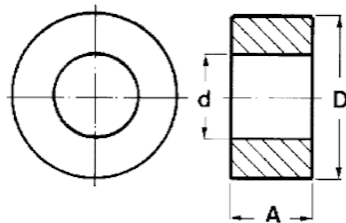

Codice Adimpex	A	D	d	colore
VC015255	3.0	4.5	2.4	neutro
VC015257	5.0	4.5	2.4	neutro
VC015259	10.0	4.5	2.4	neutro
VC015262	3.0	5.0	2.7	neutro
VC015260	5.0	5.0	2.7	neutro
VC015264	10.0	5.0	2.7	neutro
VC015030	3.0	7.0	3.2	neutro
VC015036	4.0	7.0	3.2	neutro
VC015040	5.0	7.0	3.2	neutro
VC015066	4.0	14.0	3.5	neutro
VC015068	5.0	14.0	3.5	neutro
VC015070	3.0	7.0	3.5	neutro
VC015072	4.0	7.0	3.5	neutro
VC015074	5.0	7.0	3.5	neutro
VC015034	6.0	7.0	3.5	neutro
VC015035	7.0	7.0	3.5	neutro
VC015095	5.0	6.0	4.0	nero
VC015097	8.0	6.0	4.0	neutro
VC015098	10.0	6.0	4.0	nero
VC015102	12.7	6.0	4.0	nero
VC015105	15.0	6.0	4.0	nero
VC015106	19.0	6.0	4.0	nero
VC015107	20.0	6.0	4.0	bianco

Codice Adimpex	A	D	d	colore
VC015108	20.0	6.0	4.0	nero
<b>VC015110</b>	25.0	6.0	4.0	nero
VC015112	30.0	6.0	4.0	nero
VC015114	35.0	6.0	4.0	nero
VC015016	4.0	10.0	4.3	nero
VC015116	5.0	10.0	4.3	nero
VC015118	4.3	12.0	4.9	neutro
VC015120	4.0	14.0	5.0	neutro
VC015122	5.0	14.0	5.0	neutro
VC015124	5.0	8.0	5.1	nero
VC015280	10.0	8.0	5.1	nero
VC015132	15.0	8.0	5.1	nero
VC015134	20.0	8.0	5.1	nero
VC015136	25.0	8.0	5.1	nero
VC015138	27.0	8.0	5.1	nero
VC015140	30.0	8.0	5.1	nero
VC015142	35.0	8.0	5.1	nero
VC015144	40.0	8.0	5.1	nero
VC015146	4.0	10.0	5.3	neutro
VC015148	5.0	10.0	5.3	nero
VC015024	4.0	10.0	6.0	nero
VC015152	5.0	10.0	6.0	nero