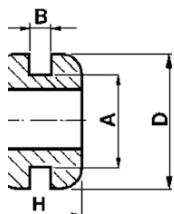

Via Adriatica 17/c 60022 Castelfidardo (AN)
tel.071721091 fax 0717210922
P.IVA 00207600420
email: info@adimpex.it

D	d	H	colore	Codice Adimpex	A	B	D	d	H	colore
14.0	7.0	6.5	nero	VC001076	11.5	3.0	14.5	10.0	11.0	nero
16.0	7.0	7.0	nero	VC001078	12.0	1.5	17.0	10.0	7.0	nero
14.0	7.0	8.0	nero	VC001218	13.5	2.0	17.5	10.0	7.0	nero
16.0	7.0	6.0	nero	VC001220	15.0	1.5	18.5	10.0	8.0	nero
15.0	7.0	7.5	nero	VC001080	15.0	1.5	18.5	11.0	8.0	nero
17.0	7.0	7.0	nero	VC001070	15.0	2.0	20.5	11.0	7.0	nero
14.5	8.0	6.0	bianco	VC001082	15.0	1.5	18.5	12.0	8.0	nero
14.5	8.0	6.0	nero	VC001084	15.0	1.5	19.0	12.0	8.0	nero
15.0	8.0	12.0	nero	VC001086	15.0	2.0	20.5	12.0	7.0	nero
14.0	8.0	8.0	nero	VC001380	18.0	2.0	23.0	12.0	8.0	nero
14.0	8.0	6.0	nero	VC001088	14.0	3.0	20.0	13.0	9.0	nero
14.5	8.0	11.0	nero	VC001221	15.0	1.5	18.5	13.0	8.0	nero
14.5	8.0	11.0	bianco	VC001073	15.0	2.0	20.5	13.0	7.0	nero
17.0	8.0	7.0	nero	VC001090	18.0	2.0	23.0	13.0	8.0	nero
18.5	8.0	8.0	nero	VC001386	18.0	2.0	23.0	14.0	8.0	nero
20.5	8.0	7.0	nero	VC001092	24.0	2.0	32.0	15.5	8.5	nero
16.0	9.0	6.0	nero	VC001388	18.0	2.0	23.0	16.0	8.0	nero
14.5	9.0	11.0	nero	VC001139	21.0	2.0	28.0	16.0	8.0	nero
17.0	9.0	7.0	bianco	VC001240	24.0	2.0	32.0	19.5	8.5	nero
17.0	9.0	7.0	nero							
17.5	10.0	8.0	nero