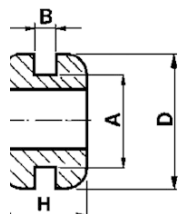

Via Adriatica 17/c 60022 Castelfidardo (AN)
tel.071721091 fax 0717210922
P.IVA 00207600420
email: info@adimpex.it

D	d	H	colore	Codice Adimpex	A	B	D	d	H	colore
14.0	7.0	6.5	nero	VC001076	11.5	3.0	14.5	10.0	11.0	nero
16.0	7.0	7.0	nero	VC001078	12.0	1.5	17.0	10.0	7.0	nero
14.0	7.0	8.0	nero	VC001218	13.5	2.0	17.5	10.0	7.0	nero
16.0	7.0	6.0	nero	VC001220	15.0	1.5	18.5	10.0	8.0	nero
15.0	7.0	7.5	nero	VC001080	15.0	1.5	18.5	11.0	8.0	nero
17.0	7.0	7.0	nero	VC001070	15.0	2.0	20.5	11.0	7.0	nero
14.5	8.0	6.0	bianco	VC001082	15.0	1.5	18.5	12.0	8.0	nero
14.5	8.0	6.0	nero	VC001084	15.0	1.5	19.0	12.0	8.0	nero
15.0	8.0	12.0	nero	VC001086	15.0	2.0	20.5	12.0	7.0	nero
14.0	8.0	8.0	nero	VC001380	18.0	2.0	23.0	12.0	8.0	nero
14.0	8.0	6.0	nero	VC001088	14.0	3.0	20.0	13.0	9.0	nero
14.5	8.0	11.0	nero	VC001221	15.0	1.5	18.5	13.0	8.0	nero
14.5	8.0	11.0	bianco	VC001073	15.0	2.0	20.5	13.0	7.0	nero
17.0	8.0	7.0	nero	VC001090	18.0	2.0	23.0	13.0	8.0	nero
18.5	8.0	8.0	nero	VC001386	18.0	2.0	23.0	14.0	8.0	nero
20.5	8.0	7.0	nero	VC001092	24.0	2.0	32.0	15.5	8.5	nero
16.0	9.0	6.0	nero	VC001388	18.0	2.0	23.0	16.0	8.0	nero
14.5	9.0	11.0	nero	VC001139	21.0	2.0	28.0	16.0	8.0	nero
17.0	9.0	7.0	bianco	VC001240	24.0	2.0	32.0	19.5	8.5	nero
17.0	9.0	7.0	nero							
17.5	10.0	8.0	nero