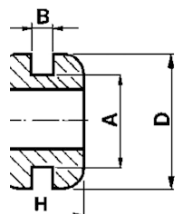

Via Adriatica 17/c 60022 Castelfidardo (AN)
tel.071721091 fax 0717210922
P.IVA 00207600420
email: info@adimpex.it

D	d	H	colore	Codice Adimpex	A	B	D	d	H	colore
14.0	7.0	6.5	nero	VC001076	11.5	3.0	14.5	10.0	11.0	nero
16.0	7.0	7.0	nero	VC001078	12.0	1.5	17.0	10.0	7.0	nero
14.0	7.0	8.0	nero	VC001218	13.5	2.0	17.5	10.0	7.0	nero
16.0	7.0	6.0	nero	VC001220	15.0	1.5	18.5	10.0	8.0	nero
15.0	7.0	7.5	nero	VC001080	15.0	1.5	18.5	11.0	8.0	nero
17.0	7.0	7.0	nero	VC001070	15.0	2.0	20.5	11.0	7.0	nero
14.5	8.0	6.0	bianco	VC001082	15.0	1.5	18.5	12.0	8.0	nero
14.5	8.0	6.0	nero	VC001084	15.0	1.5	19.0	12.0	8.0	nero
15.0	8.0	12.0	nero	VC001086	15.0	2.0	20.5	12.0	7.0	nero
14.0	8.0	8.0	nero	VC001380	18.0	2.0	23.0	12.0	8.0	nero
14.0	8.0	6.0	nero	VC001088	14.0	3.0	20.0	13.0	9.0	nero
14.5	8.0	11.0	nero	VC001221	15.0	1.5	18.5	13.0	8.0	nero
14.5	8.0	11.0	bianco	VC001073	15.0	2.0	20.5	13.0	7.0	nero
17.0	8.0	7.0	nero	VC001090	18.0	2.0	23.0	13.0	8.0	nero
18.5	8.0	8.0	nero	VC001386	18.0	2.0	23.0	14.0	8.0	nero
20.5	8.0	7.0	nero	VC001092	24.0	2.0	32.0	15.5	8.5	nero
16.0	9.0	6.0	nero	VC001388	18.0	2.0	23.0	16.0	8.0	nero
14.5	9.0	11.0	nero	VC001139	21.0	2.0	28.0	16.0	8.0	nero
17.0	9.0	7.0	bianco	VC001240	24.0	2.0	32.0	19.5	8.5	nero
17.0	9.0	7.0	nero							
17.5	10.0	8.0	nero