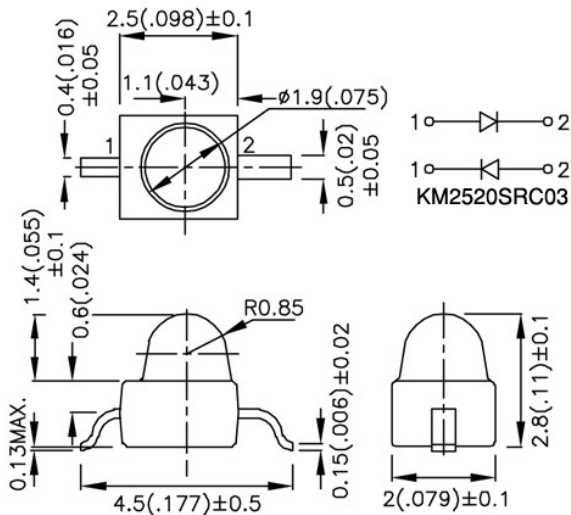

Gull wing lead

Codice Adimpex: **OH252361-R**

LED KM2520-SYC03 ASS NS GIA *
p/n:KM2520SYC03

Codice Adimpex	Colore	λD (nm)	Tipo di lente	Intensità luminosa (mcd)			Angolo di visione 2θ1/2
				min.	typ.	@mA	
OH252308 KM2520EC03	Arancio	617	water clear	20	50	20	20°
OH252313 KM2520SECK03	Arancio	601	water clear	1000	1800	20	20°
OH252319 KM2520ID03	Rosso	625	diffused	7	30	20	40°
OH252352 KM2520SRC03	Rosso	640	water clear	110	600	20	20°
OH252389 KM2520SURCK03	Rosso	630	water clear	500	1000	20	20°
OH252328 KM2520SGD03	Verde	568	diffused	2.6	10	20	40°
OH252334 KM2520SGC03	Verde	568	water clear	40	90	20	20°
OH252335 KM2520CGCK03	Verde	570	water clear	400	800	20	20°
OH252338 KM2520ZGC03	Verde	525	water clear	1900	3000	20	20°
OH252341 KM2520ZGC-G03	Verde	525	water clear	3600	5000	20	20°
OH252344 KM2520YD03	Giallo	588	water clear	2.6	10	20	40°
OH252352 KM2520YC03	Giallo	588	water clear	20	50	20	20°
OH252361 KM2520SYC03	Giallo	588	water clear	110	700	20	20°
OH252362 KM2520SYCK03	Giallo	590	water clear	1300	2300	20	20°
OH252397 KM2520PBC03	Blu	470	water clear	110	250	20	20°
OH252395 KM2520QBC-D03	Blu	465	water clear	300	900	20	20°
OH252415 KM2520QBC-G03	Blu	465	water clear	700	1300	20	20°
OH252423 KM2520VBC-D03	Blu	470	water clear	1000	1600	20	20°