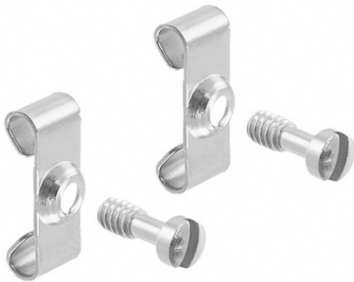

**ACCESSORI PER CONNETTORI
D-SUBMINIATURA**

Set completo: viti e clip

Codice Adimpex: **LW009450-R**

SET FERMAVITE/2 CLIPS+2 V. (E)

Serie:SCREW-R029

p/n:SCREW-R029(4PCS/1SET)

**Codice Adimpex
LW009450**