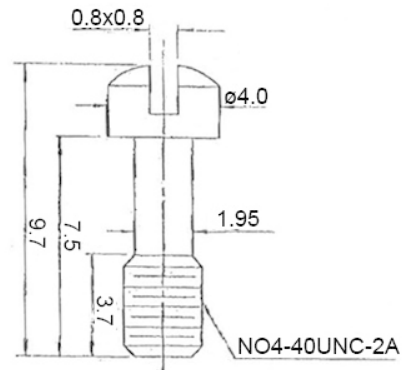

**ACCESSORI PER CONNETTORI
D-SUBMINIATURA**

Set completo: viti e clip

Codice Adimpex: **LW009450-R**

SET FERMAVITE/2 CLIPS+2 V. (E)

Serie:SCREW-R029

p/n:SCREW-R029(4PCS/1SET)

**Codice Adimpex
LW009450**