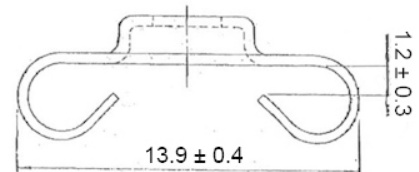

**ACCESSORI PER CONNETTORI
D-SUBMINIATURA**

Set completo: viti e clip

Codice Adimpex: **LW009450-R**

SET FERMAVITE/2 CLIPS+2 V. (E)

Serie:SCREW-R029

p/n:SCREW-R029(4PCS/1SET)

**Codice Adimpex
LW009450**